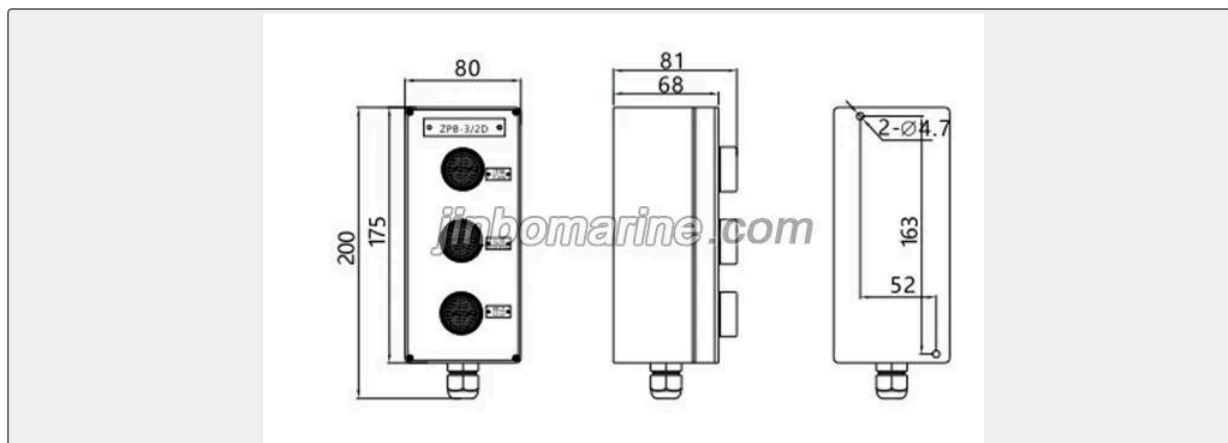

Colour: Grey

Shell material: Aluminum

Cable gland: 1-PG16

Regular button panel "foeward" and "peverse" and "stop" words, if there are other needs that require explanation.