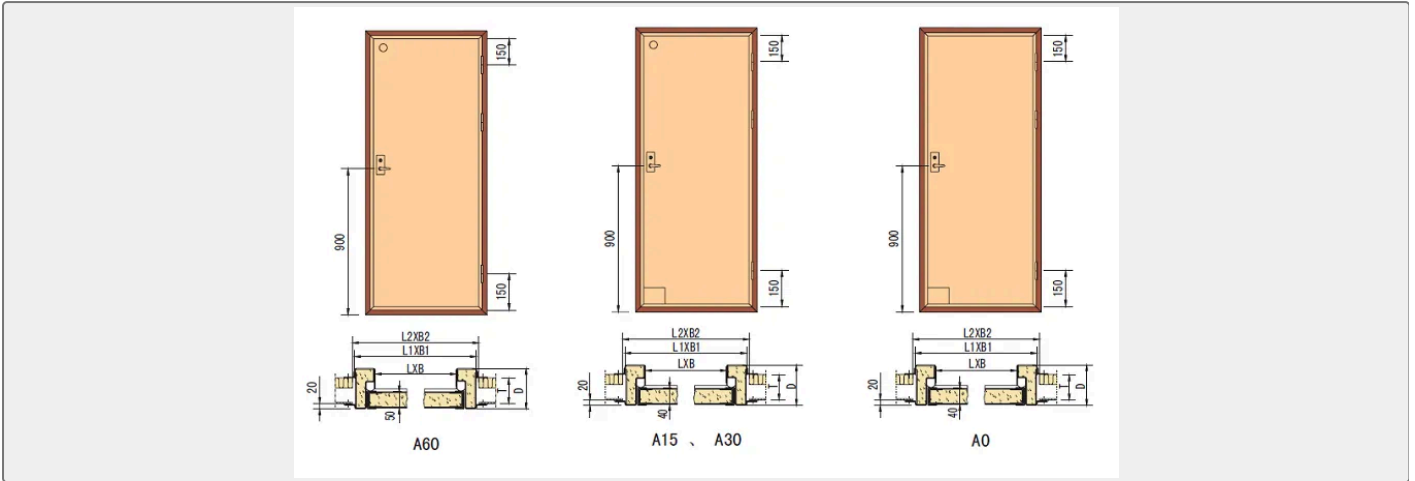

China A60 Fireproof Door:

Standard: CB3234-84

The steel fireproof door meets the fireproof requirements of SOLAS in 1974, corrected in 1983. We have the EC, ABS, BV, GL, NK, CCS type approval certificate for the door. It can be used in passage way of fireproof area, bulkhead, casing wall of engine room and accommodations of ship.

Class: A60, A0, A30, B15, B0,

B class is with emergency exit (kick-out panel) or vent louver.

Color of the door can be selected by the customer. We have the color sample for your reference.

Opening Direction: Left, Right, Outwards, Inwards.

Main Size List(mm):

Class	Doorways SiZE	Frame Size	Opening Size of Wall	T	D