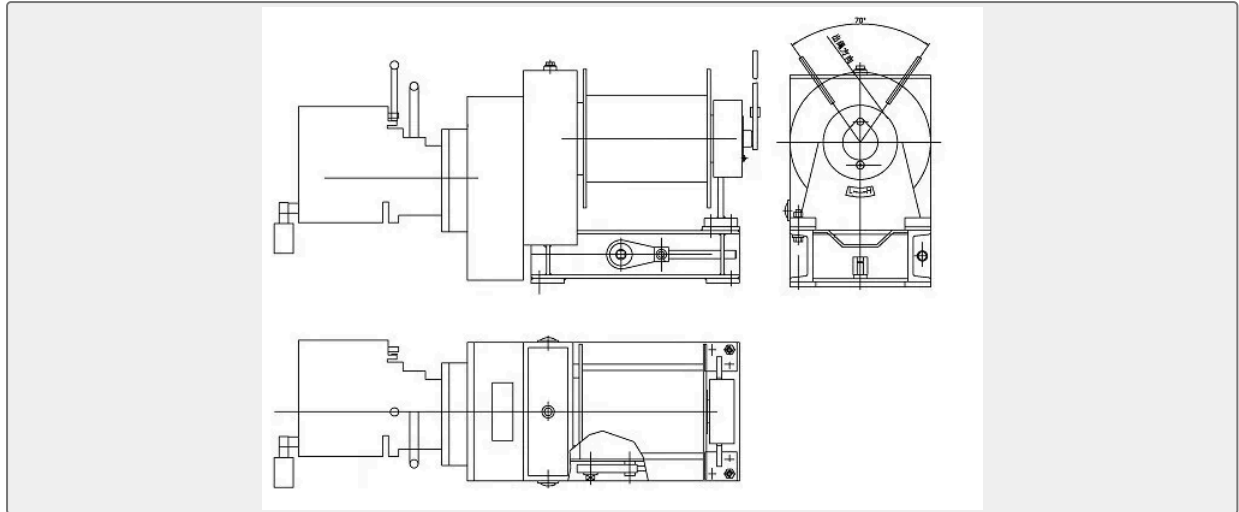

## CONTENTS

■ China Air Winch for Accommodation Ladder:

■ Main Technical Parameters:

## China Air Winch for Accommodation Ladder:

Standard: GB1392-85

Main Parts: frame, drum, gear box, motor, handle.