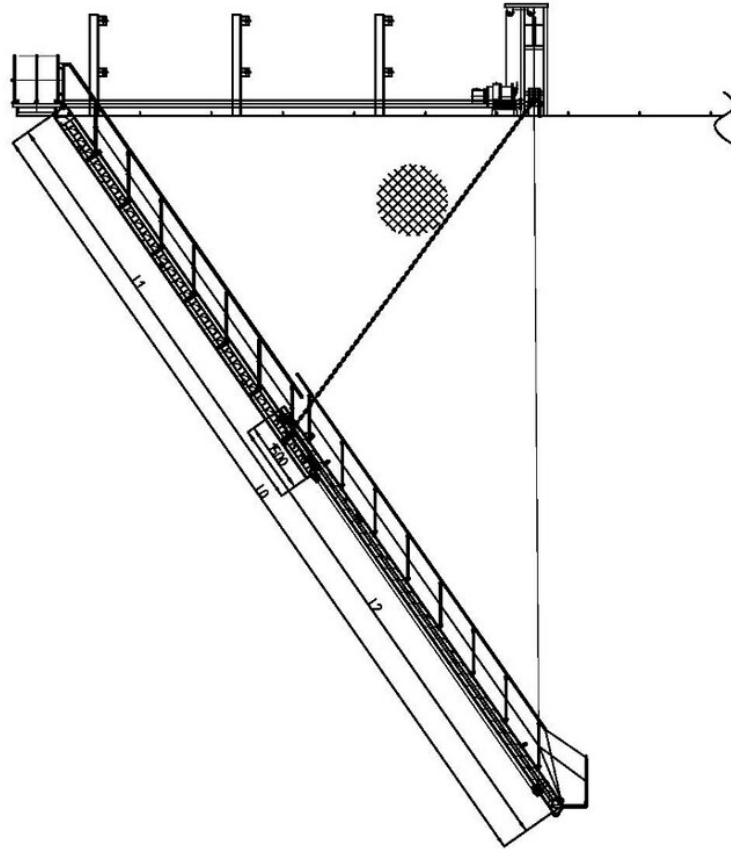

Aluminum Telescopic Accommodation Ladder Drawing

China Aluminum Telescopic Accommodation Ladder:

Standard: ISO5488 & GB/T14360-1993

If the ladder length is too long, there is no enough space to store the accommodation ladder, the accommodation ladder can be manufactured as the telescopic accommodation ladder. The ladder frame will be two stages, the length of the two stages is decided by the storage place on the deck.

The entire accommodation ladder system mainly includes the ladder, the upper platform, the lower platform, the post, the safety net, the turning device, the close device, winch(electric winch or air winch)

Aluminum Accommodation Ladder Feature:

1. Light weight, High intensity
2. With fixed arc steps, and with anti-skid slot on the surface of the steps.
3. The whole ladder is with anodic oxidation treatment, with good corrosion resistance
4. The ladder can be designed as vertical flip type, flat place type and telescopic type

Main Size List(mm):

No of Step	L	L1	L2	L3	Max Height(H)	Step Space	Max use Angle