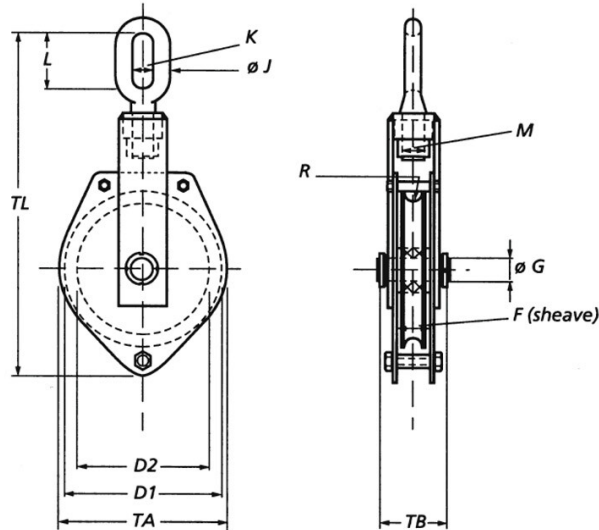

STEEL CARGO BLOCK

American Pattern Cargo Blocks D

Drawing : Specification: stock no. will(t) wire up tp (mm) dimensions(mm) weight(kg) D1 ...

- ISO9001 Supplier
- Class Certificate
- Export Supply

Key Highlights

Category	Steel Cargo Block
Standard	EN
Weight / Size	will(t) wire up tp (mm) dimensions(mm) weight(kg) D1 D2 H T S R Y ΦZ TA ...
Certificate	ABS, LR, BV, DNVGL, NK, KR, IRS, RMRS, CCS

We can supply according to your requirement, drawings, class certificate needs, and delivery schedule.

Technical Specifications

Category	Steel Cargo Block	Model / SKU	American-Pattern-Cargo-Blocks-D
Standard	EN	Weight / Size	will(t) wire up tp (mm) dimensions(mm) weight(kg) D1 D2 H T S R Y ΦZ TA TB TL 17.010.08.27 8 16-20 260 225 53 48 56 10 46 30 285 170 615 44 17.012.10.27 10 20-22 300 265 53 48 56 11 46 30 330 200 697 65 17.016.20.27 20 24-26 405 357 70 78 80 13 70 45 440 280 986 152 Product Advantage:
Certificate	ABS, LR, BV, DNVGL, NK, KR, IRS, RMRS, CCS	Warranty	12 Months unless specified otherwise
Origin	China		

Drawing :

dqmarine.com

Specification:

stock no.	will(t)	wire up tp (mm)	dimensions(mm)											weight(kg)
			D1	D2	H	T	S	R	Y	ΦZ	TA	TB	TL	
17.010.08.27	8	16-20	260	225	53	48	56	10	46	30	285	170	615	44
17.012.10.27	10	20-22	300	265	53	48	56	11	46	30	330	200	697	65
17.016.20.27	20	24-26	405	357	70	78	80	13	70	45	440	280	986	152