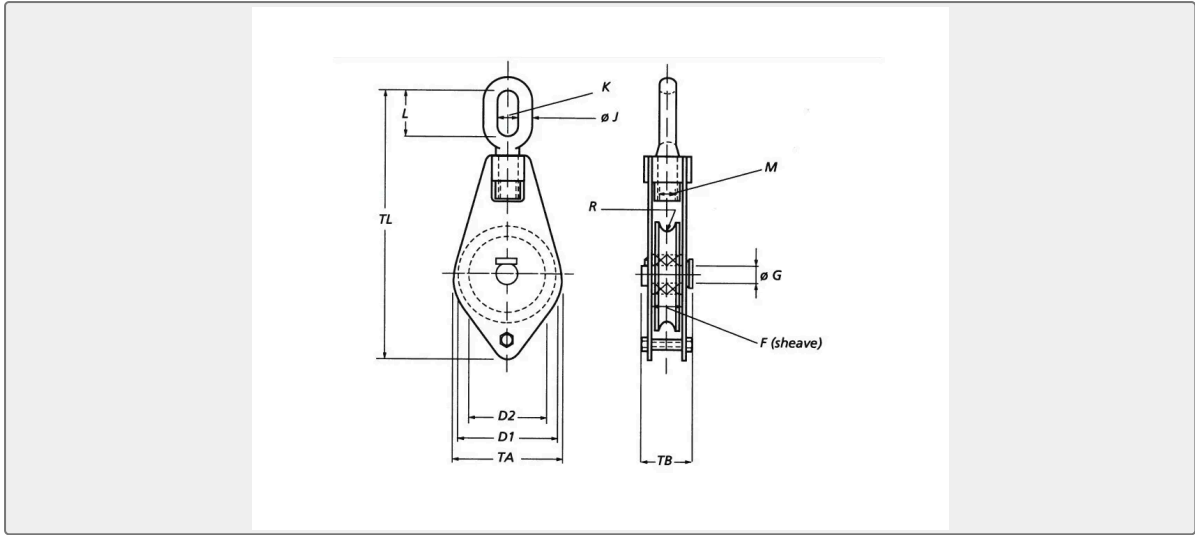

Drawing:

Specification:

stock no.	will(t)	wire(mm)	dimensions(mm)													weight(kg)
			D1	D2	F	øG	øJ	K	L	M	R	TA	TB	TL		
15.150.03. 10	3	20	150	120	32	30	21	32	72	30	11	160	75	385	10	

Product Advantage:

- 1.Satisfactory Quality
- 2.Competitive Price
- 3.Prompt Delivery
- 4.7x24 hours service

Packing and Delivery :

1. Standard Export Packing or Seaworthy Packing, if you have special requirement, please specify when inquiry.
2. Fast Delivery, delivery time can negotiate when order.

How to Order?

1. Please inform us the model, type or size you need.
2. Please inform us the quantity to make the best price for you.
3. Shipment Model: Air or Sea shipment.
4. Special requirement if any.