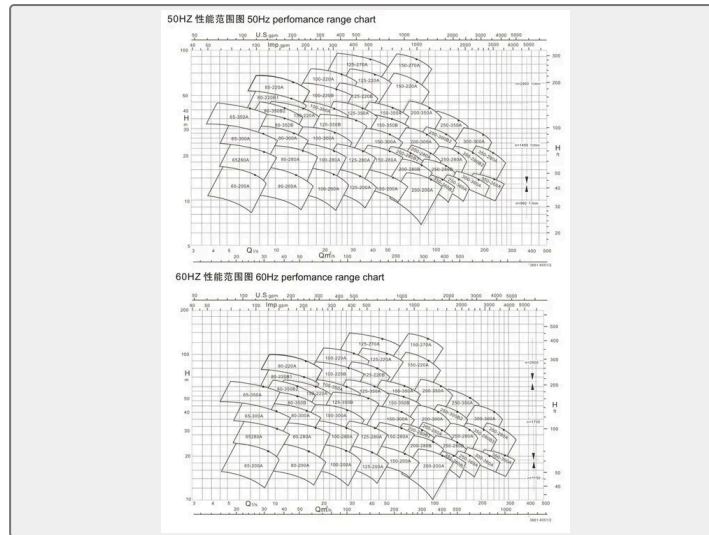

Jinbo Marine

Marine & Offshore Equipment Datasheet

PRODUCT DATASHEET

CENTRIFUGAL PUMP

CLV Marine Vertical Centrifugal Pump

Description: Technical data: Model Capacity (m3/h) Head (m) Speed (r/min) NPSH (m) S...

Technical Specifications			
Category	Centrifugal Pump	Model / SKU	CLV-Marine-Vertical-Centrifugal-Pump
Standard	EN	Certificate	ABS, LR, BV, DNVGL, NK, KR, IRS, RMRS, CCS
Warranty	12 Months unless specified otherwise	Origin	China

CONTENTS	<ul style="list-style-type: none"> ■ Description: 	<ul style="list-style-type: none"> ■ Technical data:
-----------------	--	---

Description:

Technical data:

Model	Capacity (m ³ /h)	Head (m)	Speed (r/min)	NPSH (m)	Shaft Power kw	Efficiency %	Power (kw)
CLV65-200A	27	14.5	1450	2.5	1.8	59.2	2.2
CLV65-280A	30	21	1450	2.5	3.1	55.3	4
CLV65-300A	30	28	1450	2.5	4.4	52	5.5
CLV65-350A	25	41	1450	2.5	6.1	45.8	7.5
CLV80-200A	48	14.5	1450	2.5	2.8	67.7	4
CLV80-220B1	45	48	2900	4.0	9.8	60	11
CLV80-220A	45	62	2900	4.0	12	63.3	15
CLV80-280A	54	21.5	1450	3.0	4.5	70.3	5.5
CLV80-300A	46	28	1450	2.8	5.8	60.5	7.5
CLV80-350B	40	35	1450	2.5	6.9	55.3	11
CLV80-350A	54	41	1450	3.0	10.5	57.4	15
CLV80-350B2	42	41	1450	2.5	8.4	55.8	11
CLV100-200A	83	14.5	1450	3.2	4.6	71.3	5.5
CLV100-220B	87	55	2900	4.5	18.5	70.4	22
CLV100-220A	95	68.5	2900	4.5	24.2	73.2	30
CLV100-280A	83	21	1450	3.0	6.4	74.2	7.5
CLV100-300A	83	28	1450	2.8	9.1	69.5	11
CLV100-350A	83	41	1450	3.2	14.2	65.3	18.5
CLV125-200A	116	14	1450	3.5	5.9	75	7.5