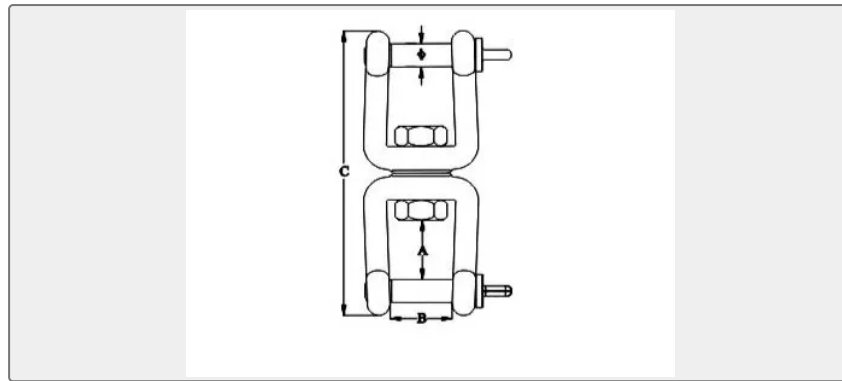

SIZE Φ mm A mm B mm C mm SWL kgs BL kgs M6 6 11 12 ...

Key Highlights

Category	Chain Swivel
Material	Stainless steel
Weight / Size	SIZE Φ mm A mm B mm C mm SWL kgs BL kgs M6 6 11 12 65 300 1200 M8 8 15.5...
Certificate	ABS, LR, BV, DNVGL, NK, KR, IRS, RMRS, CCS

We can supply according to your requirement, drawings, class certificate needs, and delivery schedule.

Technical Specifications

Category	Chain Swivel	Model / SKU	EU-SWIVEL-JAW-AND-JAW-SS304-OR-SS316
Material	Stainless steel	Weight / Size	SIZE Φ mm A mm B mm C mm SWL kgs BL kgs M6 6 11 12 65 300 1200 M8 8 15.5 16 86.5 475 1900 M10 10 20.5 20 111 875 3500 M12 12 25.5 26 144.5 1250 5000 M16 15 36 32 178 2125 8500 M20 19 41 38 213 2500 10000
Certificate	ABS, LR, BV, DNVGL, NK, KR, IRS, RMRS, CCS	Warranty	12 Months unless specified otherwise
Origin	China		

China EU Swivel Jaw And Jaw ,SS304 OR SS316:

SIZE	Φ mm	A mm	B mm	C mm	SWL kgs	BL kgs
M6	6	11	12	65	300	1200
M8	8	15.5	16	86.5	475	1900
M10	10	20.5	20	111	875	3500
M12	12	25.5	26	144.5	1250	5000
M16	15	36	32	178	2125	8500
M20	19	41	38	213	2500	10000