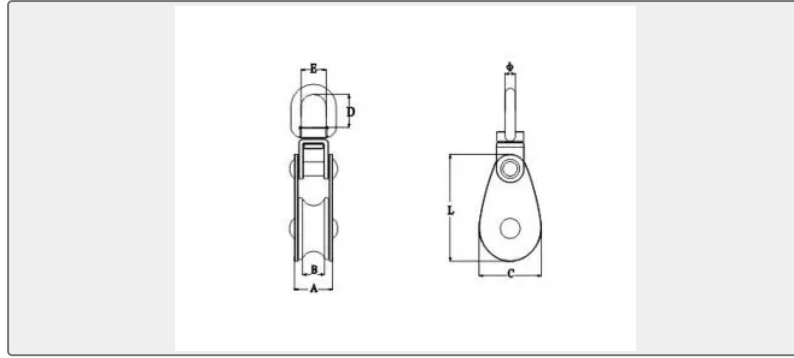

Jinbo Marine

Marine & Offshore Equipment Datasheet

PRODUCT DATASHEET**ROPE THIMBLES****Mame Swivel Block (Double Casting Sheave) ,SS304 OR SS316 CSSB0104**

ISO9001 Supplier

Class Certificate

Export Supply

SIZE Φ mm A mm B mm C mm D mm E mm F mm SWL kgs BL kgs ...**Key Highlights**

Category	Rope Thimbles
Material	Stainless steel
Weight / Size	SIZE Φ mm A mm B mm C mm D mm E mm F mm SWL kgs BL kgs 25 5.8 21 11.5 27...
Certificate	ABS, LR, BV, DNVGL, NK, KR, IRS, RMRS, CCS

We can supply according to your requirement, drawings, class certificate needs, and delivery schedule.

Technical Specifications

Category	Rope Thimbles	Model / SKU	MAME-SWIVEL-BLOCK-DOUBLE-CASTING-SHEAVE-SS304-OR-SS316-CSSB0104
Material	Stainless steel	Weight / Size	SIZE Φ mm A mm B mm C mm D mm E mm F mm SWL kgs BL kgs 25 5.8 21 11.5 27 19.2 14.5 49 375 1500 32 5.8 21 12 36 19.2 14.5 62 425 1700 50 7.5 26 14 54 26 19.5 85 700 2800
Certificate	ABS, LR, BV, DNVGL, NK, KR, IRS, RMRS, CCS	Warranty	12 Months unless specified otherwise
Origin	China		

China Mame Swivel Block (Double Casting Sheave) ,SS304 OR SS316 CSSB0104:

SIZE	Φ mm	A mm	B mm	C mm	D mm	E mm	F mm	SWL kgs	BL kgs
25	5.8	21	11.5	27	19.2	14.5	49	375	1500
32	5.8	21	12	36	19.2	14.5	62	425	1700
50	7.5	26	14	54	26	19.5	85	700	2800