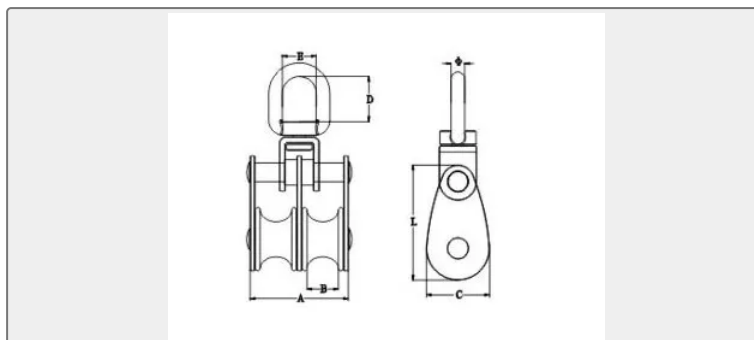

ROPE THIMBLES

Mame Swivel Block (Double Casting Sheave) SS304 OR SS316 CSSB0203

SIZE Φ mm A mm B mm C mm D mm E mm F mm SWL kgs BL kgs ...

- ISO9001 Supplier
- Class Certificate
- Export Supply

Key Highlights	
Category	Rope Thimbles
Material	Stainless steel
Weight / Size	SIZE Φ mm A mm B mm C mm D mm E mm F mm SWL kgs BL kgs 25 5.8 41 11.5 27... 19.2 49 238 950 32 5.8 41 12 36 19.2 19.2 62 238 950 50 7.5 51 14 54 26 26 85 700 2800
Certificate	ABS, LR, BV, DNVGL, NK, KR, IRS, RMRS, CCS
We can supply according to your requirement, drawings, class certificate needs, and delivery schedule.	

Technical Specifications

Category	Rope Thimbles	Model / SKU	MAME-SWIVEL-BLOCK-DOUBLE-CASTING-SHEAVE-SS304-OR-SS316-CSSB0203
Material	Stainless steel	Weight / Size	SIZE Φ mm A mm B mm C mm D mm E mm F mm SWL kgs BL kgs 25 5.8 41 11.5 27 19.2 19.2 49 238 950 32 5.8 41 12 36 19.2 19.2 62 238 950 50 7.5 51 14 54 26 26 85 700 2800
Certificate	ABS, LR, BV, DNVGL, NK, KR, IRS, RMRS, CCS	Warranty	12 Months unless specified otherwise
Origin	China		

China Mame Swivel Block (Double Casting Sheave) SS304 OR SS316 CSSB0203:

SIZE	Φ mm	A mm	B mm	C mm	D mm	E mm	F mm	SWL kgs	BL kgs
25	5.8	41	11.5	27	19.2	19.2	49	238	950
32	5.8	41	12	36	19.2	19.2	62	238	950
50	7.5	51	14	54	26	26	85	700	2800