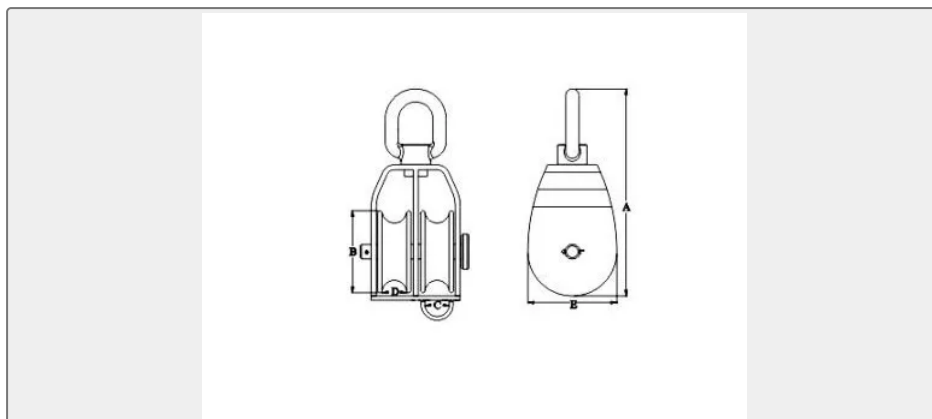

ROPE THIMBLES

Mame Swivel Block (Double Casting Sheave With Eye End)SS304 OR SS316, CSSB0201

ISO9001 Supplier

Class Certificate

Export Supply

SIZE A mm B mm C mm D mm E mm SWL kgs BL kgs 20 70 23...

Key Highlights

Category	Rope Thimbles
Standard	EN
Material	Stainless steel
Weight / Size	SIZE A mm B mm C mm D mm E mm SWL kgs BL kgs 20 70 23 6 8 --- --- --- 25 10...
Certificate	ABS, LR, BV, DNVGL, NK, KR, IRS, RMRS, CCS

We can supply according to your requirement, drawings, class certificate needs, and delivery schedule.

Technical Specifications

Category	Rope Thimbles	Model / SKU	MAME-SWIVEL-BLOCK-DOUBLE-CASTING-SHEAVE-WITH-EYE-END-SS304-OR-SS316-CSSB0201
Standard	EN	Material	Stainless steel
Weight / Size	SIZE A mm B mm C mm D mm E mm SWL kgs BL kgs 20 70 23 6 8 --- --- --- 25 103 25 12 14 30 500 2000 32 116 32 12 14 36 575 2300 50 150 50 15 20 54 850 3400	Certificate	ABS, LR, BV, DNVGL, NK, KR, IRS, RMRS, CCS
Warranty	12 Months unless specified otherwise	Origin	China

China Mame Swivel Block (Double Casting Sheave With Eye End)SS304 OR SS316, CSSB0201:

SIZE	A mm	B mm	C mm	D mm	E mm	SWL kgs	BL kgs
20	70	23	6	8	---	---	---
25	103	25	12	14	30	500	2000
32	116	32	12	14	36	575	2300
50	150	50	15	20	54	850	3400