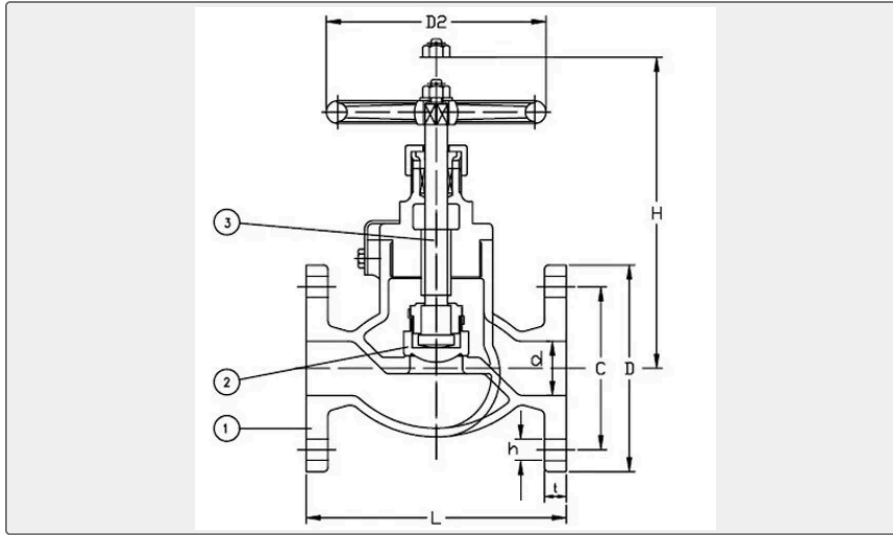

We can supply according to your requirement, drawings, class certificate needs, and delivery schedule.

Technical Specifications

Category	JIS Marine Globe Valve	Model / SKU	Marine-Bronze-Globe-Valve-JIS-F7301-5K
Standard	JIS	Material	Bronze
Weight / Size	Body-1.05Mpa, Seat-0.77Mpa Flange Size as per JIS B2220-5K *DN15-DN40 with screwed bonnet, DN50-DN65 with bolted bonnet Main Material:	Certificate	CCS,DNV,GL, LR, ABS, BV, NK,KR,RINA
Warranty	12 Months unless specified otherwise	Origin	China

CONTENTS

- China Marine Bronze Globe Valve JIS F7301 5K:
- Main Material:
- Main Size List(mm):

0.039198s

China Marine Bronze Globe Valve JIS F7301 5K:

Marine Bronze Globe Valve or Marine Brass Globe Valve can be called as Marine Bronze/Brass Stop Valve.

Function: Open/Close the pipe system

Design Standard: JIS F7301-1996

Test Standard: JIS F7400-1996

Test Pressure: Body-1.05Mpa, Seat-0.77Mpa

Flange Size as per JIS B2220-5K

*DN15-DN40 with screwed bonnet, DN50-DN65 with bolted bonnet

Main Material:

1-Body: Bronze (BC6)/ Brass

2-Disc: Bronze (BC6) / Brass

3-Stem: Brass (C3771BD)

4-Bonnet: Bronze (BC6) /Brass

5-Handwheel: Cast Iron (FC200)

Main Size List(mm):

IMPA Code	Size	Face to Face (L)	Flange diam. (D)	Pitch (C)	No of Bolt Hole	h	t	H	D2
750121	15	100	80	60	4	12	9	130	80
750122	20	110	85	65	4	12	10	140	100
750123	25	120	95	75	4	12	10	160	125
750124	32	140	115	90	4	15	12	170	125
750125	40	160	120	95	4	15	12	190	140
750126	50	210	130	105	4	15	14	235	140