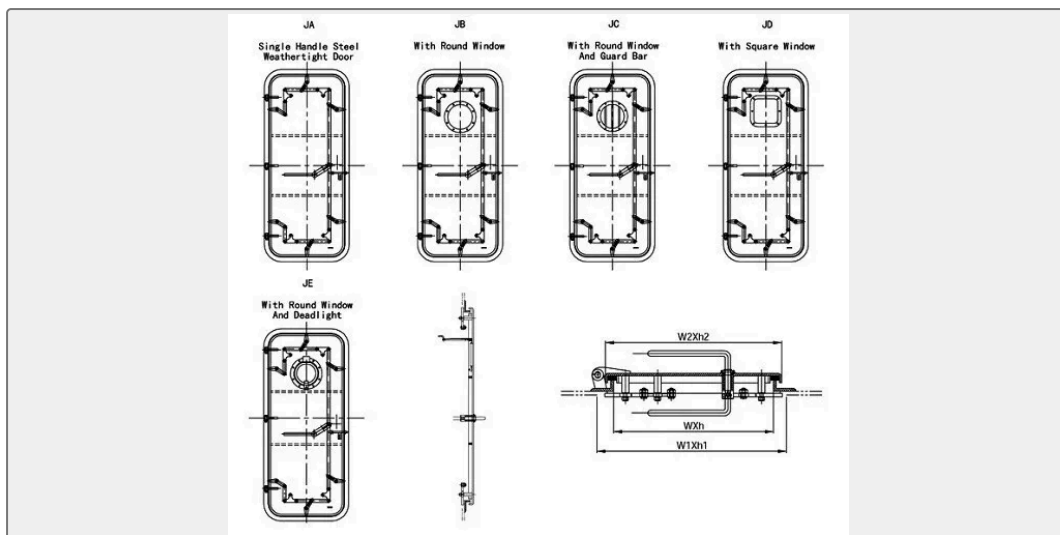

China Marine Steel Quick Acting Weathertight Door with Single Lever:

Standard:GB/T3477-1996 for reference

The steel weathertight door must pass the hose test with nozzle diameter 12.5mm and the water pressure 0.25Mpa.

Type:

JA-Steel weathertight door

JB-Steel weathertight door with round window

JC-Steel weathertight door with round window & guard bar

JD-Steel weathertight door with square window

JE-Steel weathertight door with round window & deadlight

Main Material:

Door Leaf-Steel (Q235A)

Door Frame-Steel (Q235A)

Lever-Carbon Steel or Stainless Steel

Main Size List(mm):

Clear Size	Cut Out Size		Door leaf Size		Door Frame	
WXh	W1Xh1	R	W2Xh2	t	Spec	Thickness