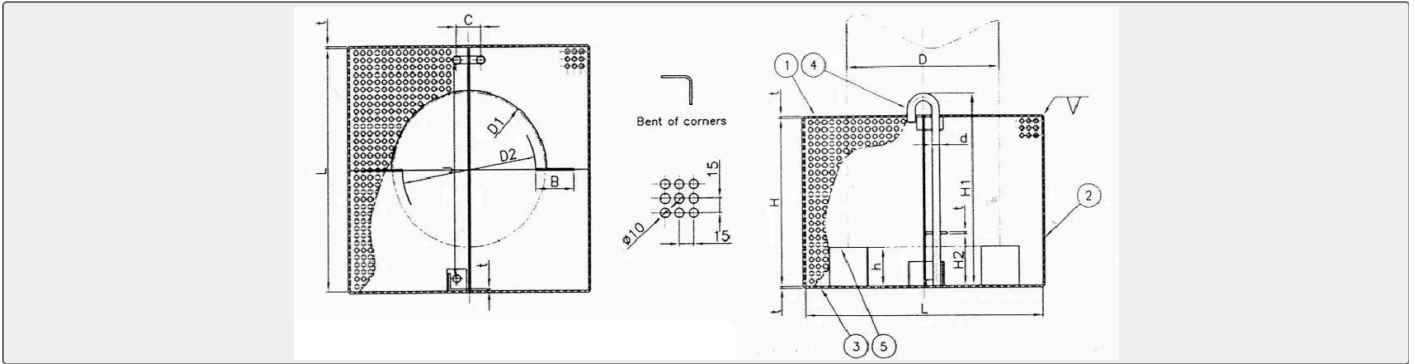

China Marine Strum Box JIS F7206:

Strum Box also can be called as Rose Box

Design Standard: JIS F7206-1998

Main Material:

- 1.2--Strainer Plate: SS400 Carbon Steel with hot dip galv
- 3--Bottom Plate: SS400 Carbon Steel with hot dip galv
- 4--Locking Bar: SS400 Carbon Steel with hot dip galv
- 5--Support Piece: SS400 Carbon Steel with hot dip galv

Main Size List(mm):

DN	D	D1	D2	d	L	J	C	H	H1	H2	h	t	B	Weight(kg)
40	48.6	52	25	9	95	75	30	65	90	28	17	3.2	30	0.78
50	60.5	65	25	9	110	90	30	80	105	35	20	3.2	40	1.34
65	76.3	82	45	9	140	120	30	95	120	35	22	3.2	40	2.1
80	89.1	94	50	9	170	140	30	110	135	35	25	3.2	50	3.01
100	114.3	120	80	9	200	170	30	140	165	40	30	3.2	50	4.2
120	139.8	145	105	9	260	230	30	170	200	40	40	3.2	50	6.36
150	165.2	170	125	9	320	290	30	200	230	40	50	3.2	60	9.36
200	216.3	222	180	13	380	340	40	260	300	55	60	4.5	65	20.5
250	267.4	272	225	13	440	400	40	320	360	55	70	4.5	75	27.8
300	318.5	324	280	16	500	450	50	350	400	65	80	4.5	80	35.3