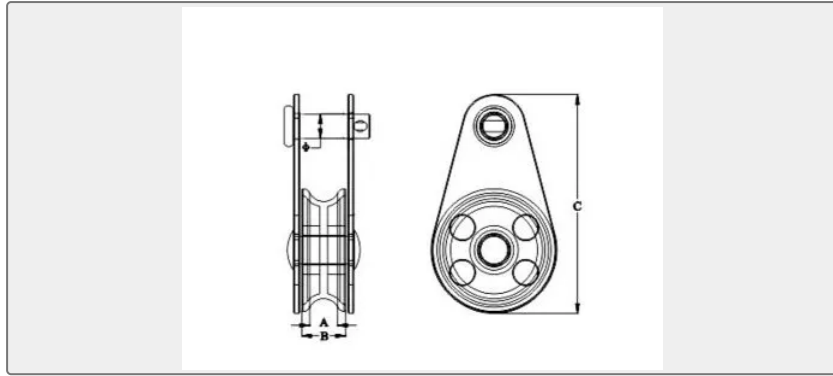

Jinbo Marine

Marine & Offshore Equipment Datasheet

PRODUCT DATASHEET

ROPE THIMBLES

Pulley Block- Type C (Removable Pin With)Nylon Sheave

Φ mm A mm B mm C mm 5 7 9 50

ISO9001 Supplier

Class Certificate

Technical Specifications

Category	Rope Thimbles	Model / SKU	PULLEY-BLOCK-TYPE-C-REMOVABLE-PIN-WITH-NYLON-SHEAVE
Material	Stainless steel	Certificate	ABS, LR, BV, DNVGL, NK, KR, IRS, RMRS, CCS
Warranty	12 Months unless specified otherwise	Origin	China

China Pulley Block- Type C (Removable Pin With)Nylon Sheave:

Φ mm	A mm	B mm	C mm
5	7	9	50