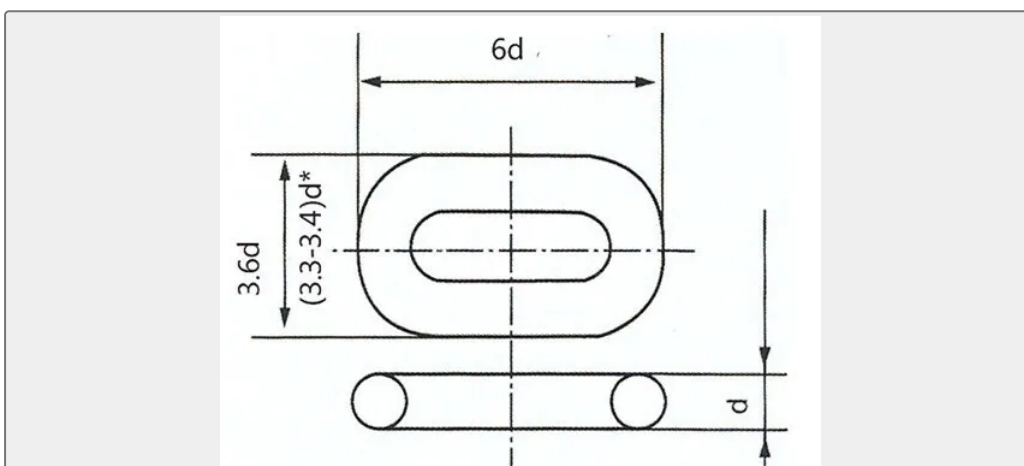

China R4S Offshore Studless Link Mooring Chain:

R4S Studless Link Mooring Chain is higher grade than R4 Studless Link Mooring Chain, this chain can withstand deep seawater environment.

Main Specifications:

Size: 76mm-162mm

Grade: R4S

Finish: Black Painted.

Test Report: ABS, LR, BV, GL, RINA, DNV, NK, KR, CCS

Proof Load for R4S Studless Link Mooring Chain