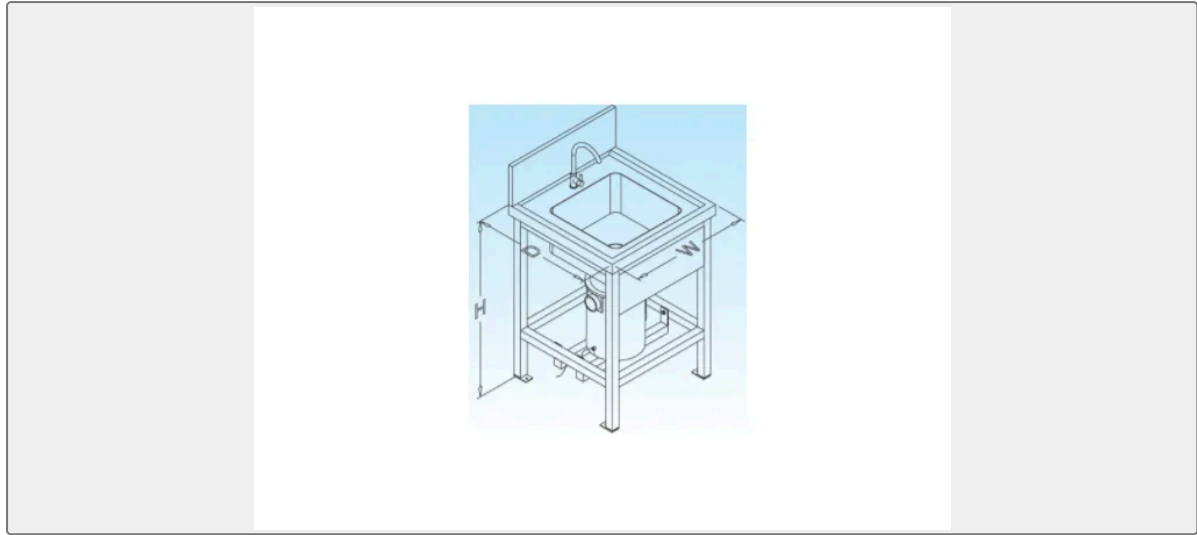

SS100-35 Marine Sewage Crusher With Pool Drawing

SS100-35 Marine Sewage Crusher With Pool Parameters

Model	LC5-13	SS100-35	SS200-39	510A	515A	JZFXJ15-00
Crushing Amount	150kg/h	300kg/h	400kg/h	300kg/h	400kg/h	1-15kg/min
Voltage	0.45	0.75	1.5	0.75	1.1	1.5
Power(kw)	220v-1PH-50Hz/60Hz		380/415V-3PH-50Hz	380/415V-3PH-50Hz 440/480v 3ph-60Hz		
Size(mm)	φ204x362	320x240x432	370X300X468	φ253x427	φ253x427	420x403x855
Weight(kg)	16	23	50	26	29	100