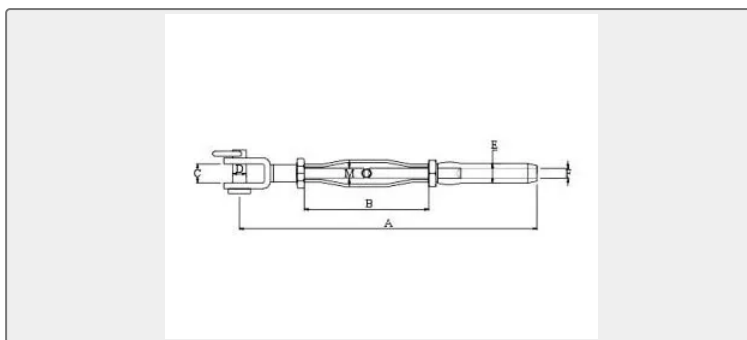

Jinbo Marine

Marine & Offshore Equipment Datasheet

PRODUCT DATASHEET

TURNBUCKLE

Turnbuckle Pipe (Wide & Wide Toggle)

SIZE A mm B mm C mm D mm E mm F mm G mm 3.2 108 50 ...

ISO9001 Supplier

Class Certificate

Export Supply

Key Highlights

Category	Turnbuckle
Material	Stainless steel
Weight / Size	SIZE A mm B mm C mm D mm E mm F mm G mm 3.2 108 50 7 4.9 6.3 3.2 M5 4.2 ...
Certificate	ABS, LR, BV, DNVGL, NK, KR, IRS, RMRS, CCS

We can supply according to your requirement, drawings, class certificate needs, and delivery schedule.

Technical Specifications

Category	Turnbuckle	Model / SKU	TURNBUCKLE-PIPE-WIDE-WIDE-TOGGLE
Material	Stainless steel	Weight / Size	SIZE A mm B mm C mm D mm E mm F mm G mm 3.2 108 50 7 4.9 6.3 3.2 M5 4.2 133 60 8.5 5.9 7.5 4.2 M6 5.3 148 59 11 7.9 9 5.3 M8 6.4 192 80 12 8.9 12.5 6.4 M10
Certificate	ABS, LR, BV, DNVGL, NK, KR, IRS, RMRS, CCS	Warranty	12 Months unless specified otherwise
Origin	China		

China Turnbuckle Pipe (Wide & Wide Toggle):

SIZE	A mm	B mm	C mm	D mm	E mm	F mm	G mm
3.2	108	50	7	4.9	6.3	3.2	M5
4.2	133	60	8.5	5.9	7.5	4.2	M6
5.3	148	59	11	7.9	9	5.3	M8
6.4	192	80	12	8.9	12.5	6.4	M10