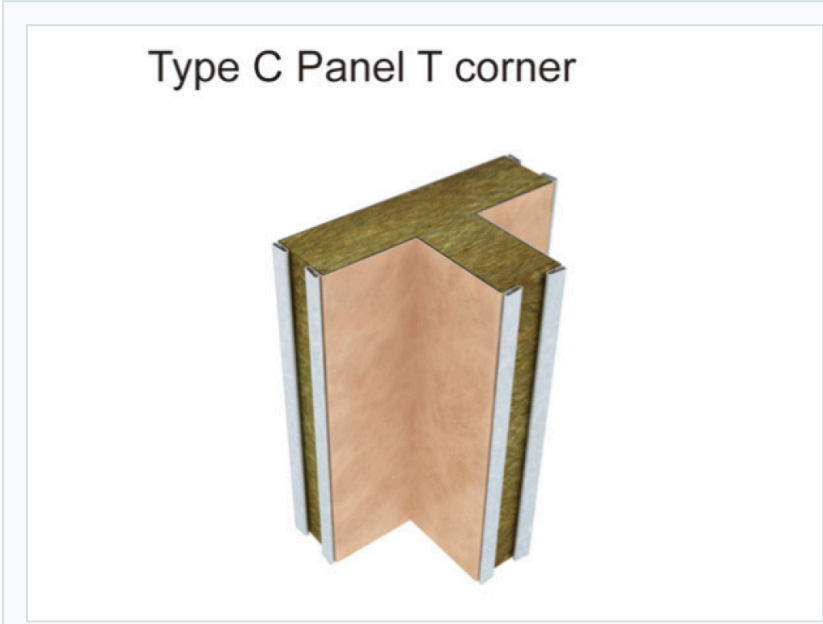

**CORNER PANEL**

# Type C Panel T corner

Type C Panel T corner is for Type C wall panel. More information, pls feel free to contact us.

ISO9001 Supplier

Class Certificate

Export Supply

**Key Highlights**

<b>Category</b>	Corner Panel
<b>Material</b>	Rock Wool
<b>Certificate</b>	ABS, LR, BV, DNVGL, NK, KR, IRS, RMRS, CCS