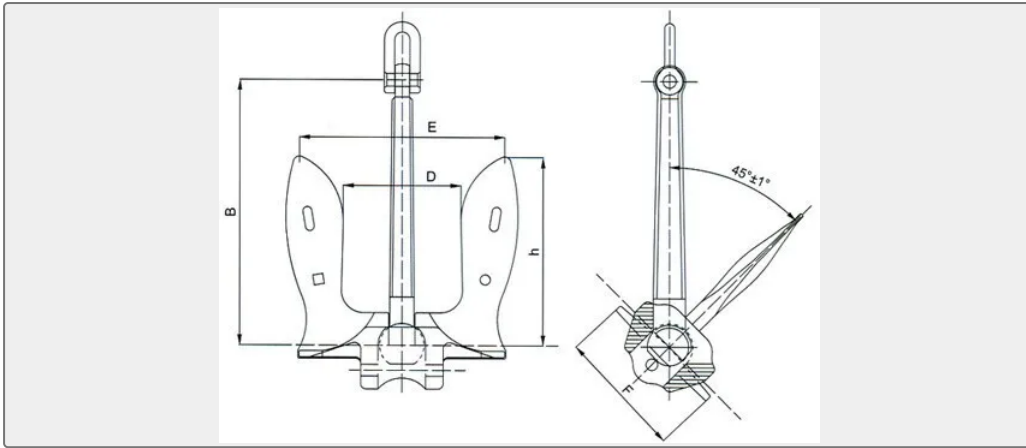

U.S Navy Stockless Anchor

U.S Navy Stockless Anchors is available from 300KGS to 30000KGS, reliable stockless manufactures in China.

All US navy anchors stockless could be supplied with Classification Certificate, such as LR, ABS, BV, GL, DNV, KR, NK, IRS and CCS Certificate, please specify if you require.

We can delivery the anchors to your door if you required(DAP or DAT terms)

U.S.N. Stockless Anchor Specification:

Material: Casting Steel

Weight: 300KGS to 30000KGS

Class Certificate: ABS, LR, BV, DNV, GL, NK, KR, IRS and CCS