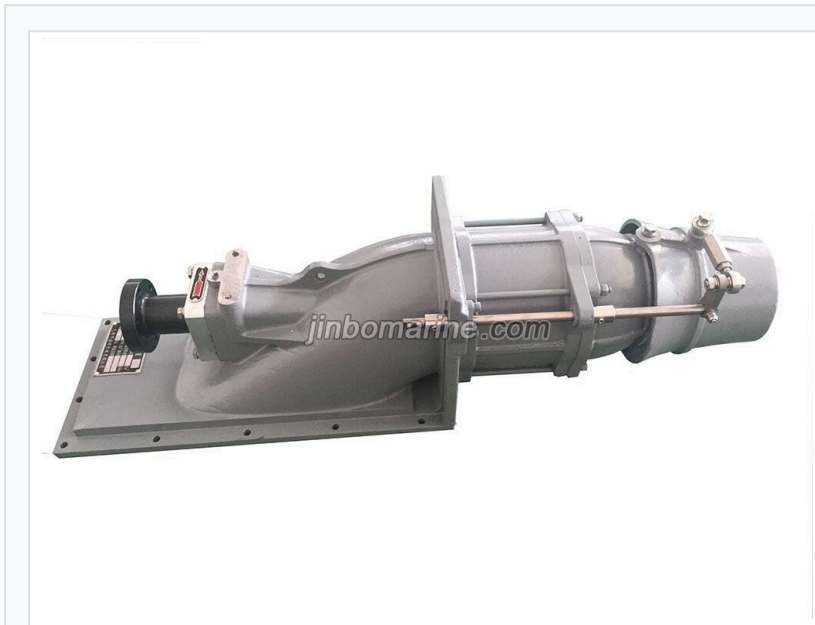

Jinbo Marine

Marine & Offshore Equipment Datasheet

PRODUCT DATASHEET

WATER JET PROPULSION

ZLB16 Yacht Dedicated Water Jet Propulsion Pump

ISO9001 Supplier

Class Certificate

Export Supply

Model Input power Speed Capacity Head Impeller diameter Weight Thrust (kw) (r...

Key Highlights

Category	Water Jet Propulsion
Weight / Size	Model Input power Speed Capacity Head Impeller diameter Weight Thrust (k...
Certificate	ABS, LR, BV, DNVGL, NK, KR, IRS, RMRS, CCS

We can supply according to your requirement, drawings, class certificate needs, and delivery schedule.

Technical Specifications

Category	Water Jet Propulsion	Model / SKU	ZLB16-Yacht-Dedicated-Water-Jet-Propulsion-Pump
Weight / Size	Model Input power Speed Capacity Head Impeller diameter Weight Thrust (kw) (rpm) (m3/s) (m) (mm) (kg) (kn) ZLB16 16.5~60 2900~5500 0.13~0.23 6.6~12.5 160 22 1.3~4.3	Certificate	ABS, LR, BV, DNVGL, NK, KR, IRS, RMRS, CCS
Warranty	12 Months unless specified otherwise	Origin	China

China ZLB16 Yacht Dedicated Water Jet Propulsion Pump:

Model	Input power	Speed	Capacity	Head	Impeller diameter	Weight	Thrust
	(kw)	(rpm)	(m3/s)	(m)	(mm)	(kg)	(kn)
ZLB16	16.5~60	2900~5500	0.13~0.23	6.6~12.5	160	22	1.3~4.3