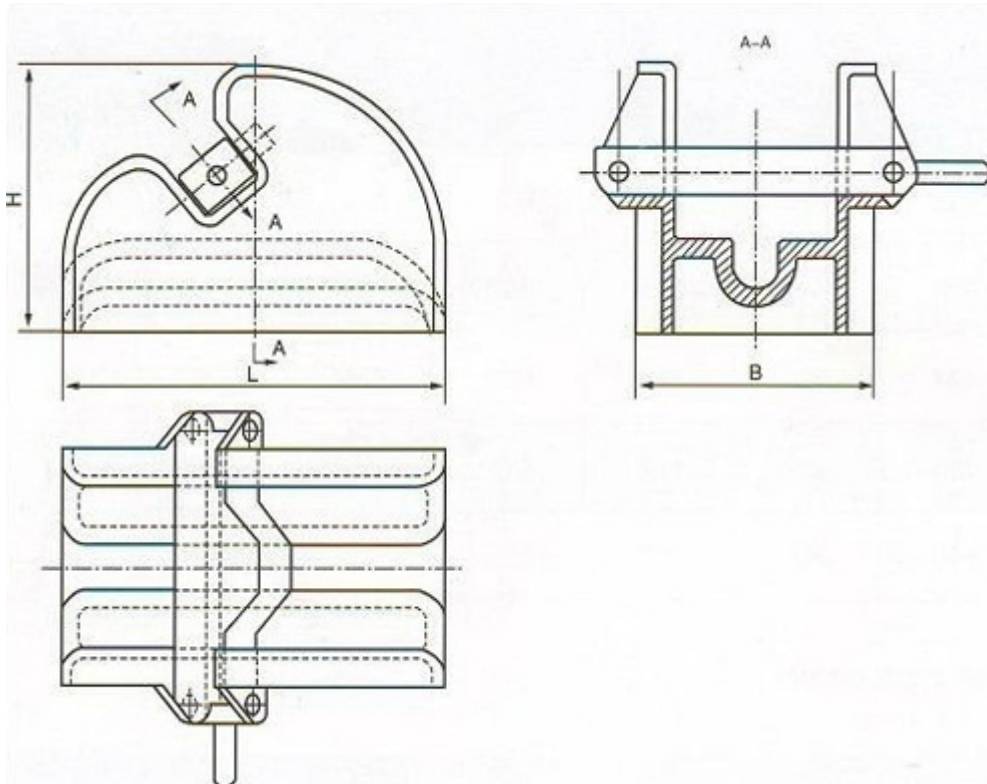

### CB286-84 cast steel lever chain stopper

- 1.fast lead time
- 2.Withstand 80% of Chain Cable's breaking load
- 3.Customized service is available, Advanced equipment ,Strong consciousness in controlling quality.

**Drawing:**

**Size chart:**

CB286-84 cast steel lever chain stopper

Chain diameter	12.5-1	16-17.	19-20.	22-2	26-2	30-3	34-3	38-4	42-4	46-4	50-5	54-5	58-6	62-6	66-6
B	142	170	193	219	214	274	304	336	366	397	428	457	488	517	547
H	162	190	216	241	270	305	342	378	412	450	491	528	564	600	635
L	235	270	310	345	385	435	490	540	590	640	695	745	795	850	900
Weld angle(f)	5	6	6	7	7	9	9	10	10	12	12	13	13	14	14
Weight(kg)	20	25	30	37	46	56	69	85	108	139	173	210	210	305	363