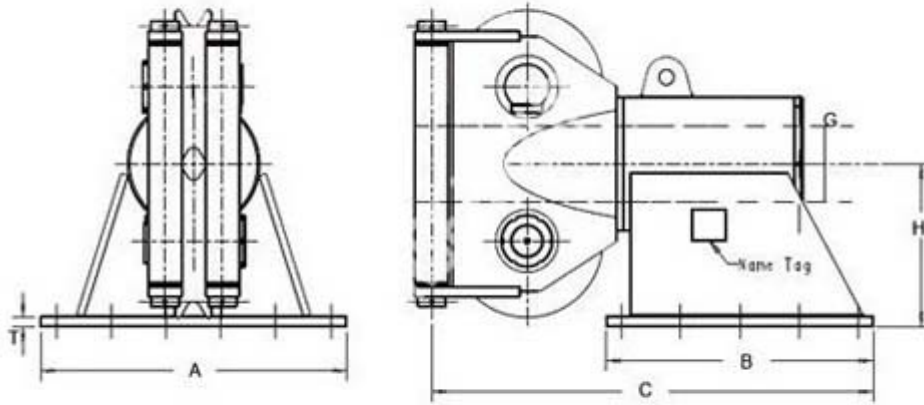

AF-38 marine swivel anchor fairlead

Swivel anchor fairlead,rotating fairlead,flange mounted marine fairlead,multi-angle fairlead.

Feature:

- 1.Reliable quality.
- 2.Fast delivery time.
- 3.Durable, long lifetime.
- 4.Customized service is available.

We can supply all kinds of fairlead,we can also make these products according to buyer's drawings.

Drawing:

Size chart:

AF-38 Anchor fairlead									
Wire Rope Dia.		Sheave Dia.(mm)	Dimension(mm)						Mass Weight
mm	inch		A	B	C	T	H	G	kg
25	1"	254	559	356	679	20	292	90	420
32	1-1/4"	305	711	508	889	30	343	100	720
38	1-1/2"	406	762	762	1296	40	459	150	1080
44	1-3/4"	508	1067	914	1568	50	546	190	2260
50	2	610	1219	1067	1893	50	648	220	2480
64	2-1/2"	762	1372	1219	2127	60	800	250	2900