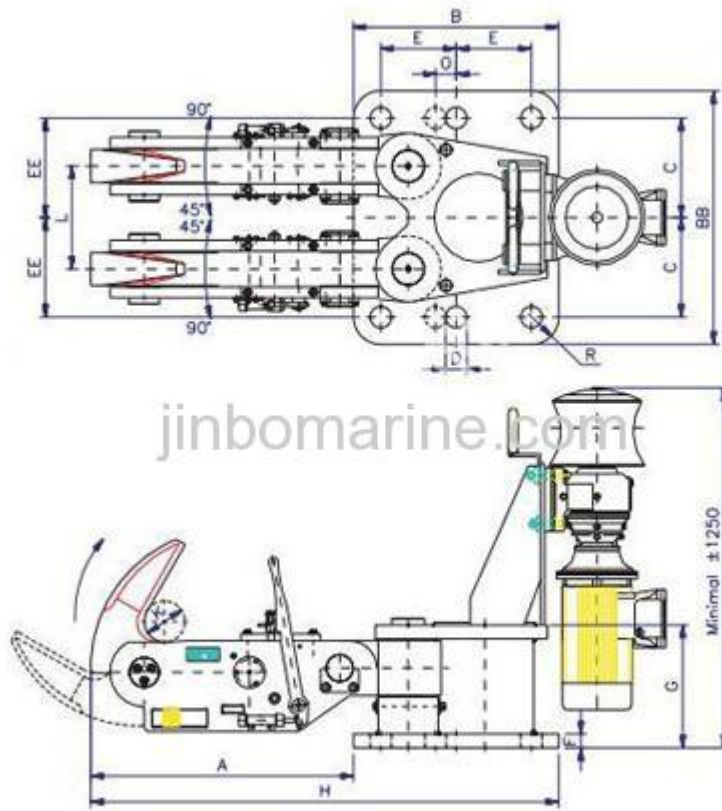

## Double quick release mooring hook

### **Brief description:**

It enable mooring ropes to be release fast and safely even under full load conditions.

Popular model:40,60,75,100,125 and 150 tons.

Type:Double mooring hook

Component:Hook,pin,nut,plate,cylinder,cross joint,bush,bolt,handle etc.

Certificate:CCS,BV, ABS ,DNV,GL,LR,NDT test report etc can be provide.

Main technical hook:

quantity of hook body for one handle: double hooks

**Drawing:**

**Size chart:**

| Product No. | Safe working load(Kn) | Weight(kg) | A    | B   | BB   | C   | D  | E   | EE  | F  | G   | H    | K   | R   | X     |
|-------------|-----------------------|------------|------|-----|------|-----|----|-----|-----|----|-----|------|-----|-----|-------|
| DHA-001     | 400                   | 491        | 583  | 650 | 700  | 260 | 54 | 235 | 260 | 35 | 370 | 1233 | 96  | 90  | 6*M48 |
| DHA-002     | 600                   | 878        | 788  | 750 | 780  | 290 | 62 | 275 | 290 | 45 | 407 | 1536 | 130 | 130 | 6*M56 |
| DHA-003     | 750                   | 1049       | 888  | 750 | 850  | 325 | 70 | 275 | 325 | 45 | 417 | 1638 | 130 | 130 | 6*M64 |
| DHA-004     | 1000                  | 1439       | 959  | 750 | 925  | 363 | 78 | 275 | 363 | 50 | 447 | 1709 | 150 | 150 | 6*M72 |
| DHA-005     | 1250                  | 1602       | 1030 | 750 | 925  | 363 | 86 | 275 | 363 | 55 | 479 | 1780 | 150 | 150 | 6*M80 |
| DHA-006     | 1500                  | 2332       | 1210 | 750 | 1000 | 400 | 86 | 275 | 400 | 55 | 499 | 1960 | 150 | 150 | 7*M80 |