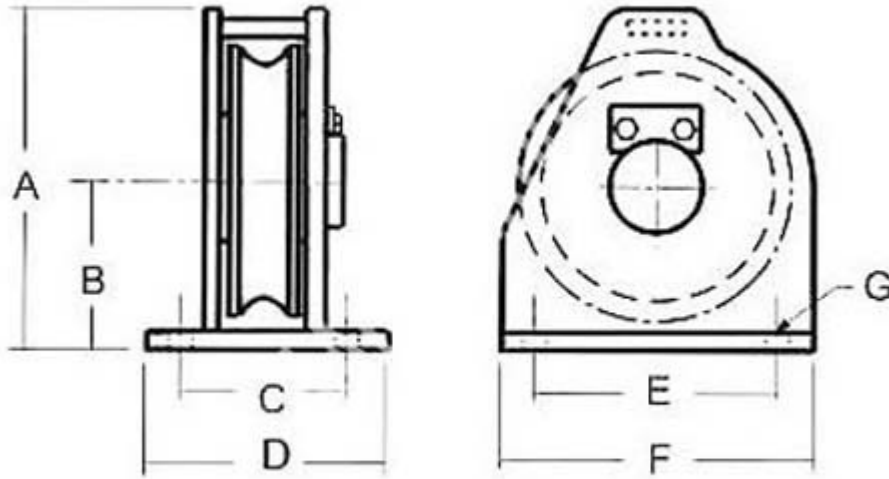

Material:steel plate,Q235,Q345 or as per your requirement.

Certificate:ABS , BV, DNV , LR , GL , CCS, RINA , mill certificate etc.

**Drawing:**

**Size chart:**

Vertical lead sheave									
Sheave Dia.(inch)	Wire Rope Size(inch)	SWL(KN)	A (inch)	B (inch)	C (inch)	D (inch)	E (inch)	F (inch)	G (inch)
6	1/2"	4000	7	3 1/2	3 3/4	5	5 1/4	6 1/2	1/2"
8	5/8"	8000	9 1/4	4 3/4	4 1/2	6	7 1/2	9	5/8"
10	3/4"	12000	11 1/2	5 3/4	5 1/2	7	9 1/2	11	3/4"
12	7/8"	20000	15 1/2	8	6	8	13	15	7/8"