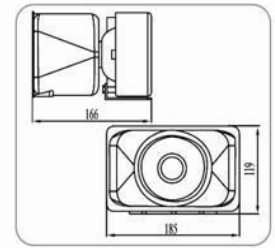

**DZ-120W marine amplifier with MIC**

**DZ-50W marine amplifier with MIC**

**DZ-300W marine amplifier with MIC**

**80W loudspeaker**

**15W loudspeaker**

**1W loudspeaker**

**300W loudspeaker**