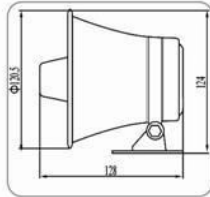

**DZ-120W marine amplifier with MIC**

**DZ-50W marine amplifier with MIC**

**DZ-300W marine amplifier with MIC**

**80W loudspeaker**

**15W loudspeaker**

**1W loudspeaker**

**300W loudspeaker**