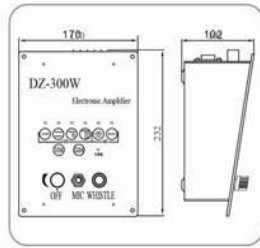

**DZ-120W marine amplifier with MIC**

**DZ-50W marine amplifier with MIC**

**DZ-300W marine amplifier with MIC**

**80W loudspeaker**

**15W loudspeaker**

**1W loudspeaker**

**300W loudspeaker**