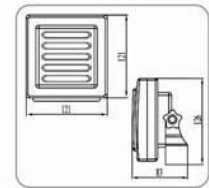

**DZ-120W marine amplifier with MIC**

**DZ-50W marine amplifier with MIC**

**DZ-300W marine amplifier with MIC**

**80W loudspeaker**

**15W loudspeaker**

**1W loudspeaker**

**300W loudspeaker**