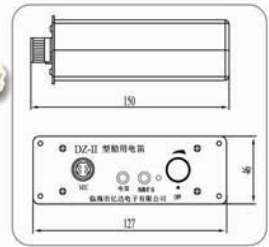

**DZ-120W marine amplifier with MIC**

**DZ-50W marine amplifier with MIC**

**DZ-300W marine amplifier with MIC**

**80W loudspeaker**

**15W loudspeaker**

**1W loudspeaker**

**300W loudspeaker**